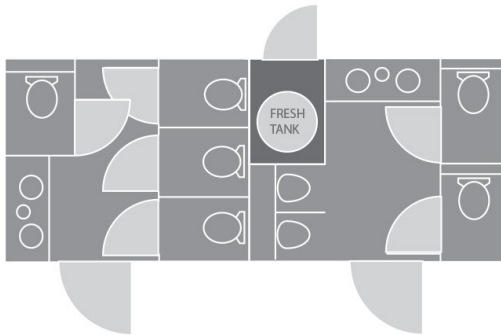

“Mountain Top” Restroom Trailer

CONSIDER US IN THE PLANNING OF WEDDINGS, PRIVATE PARTIES, OUTDOOR EVENTS,
CORPORATE HOSPITALITY, AND SPORTING EVENTS.